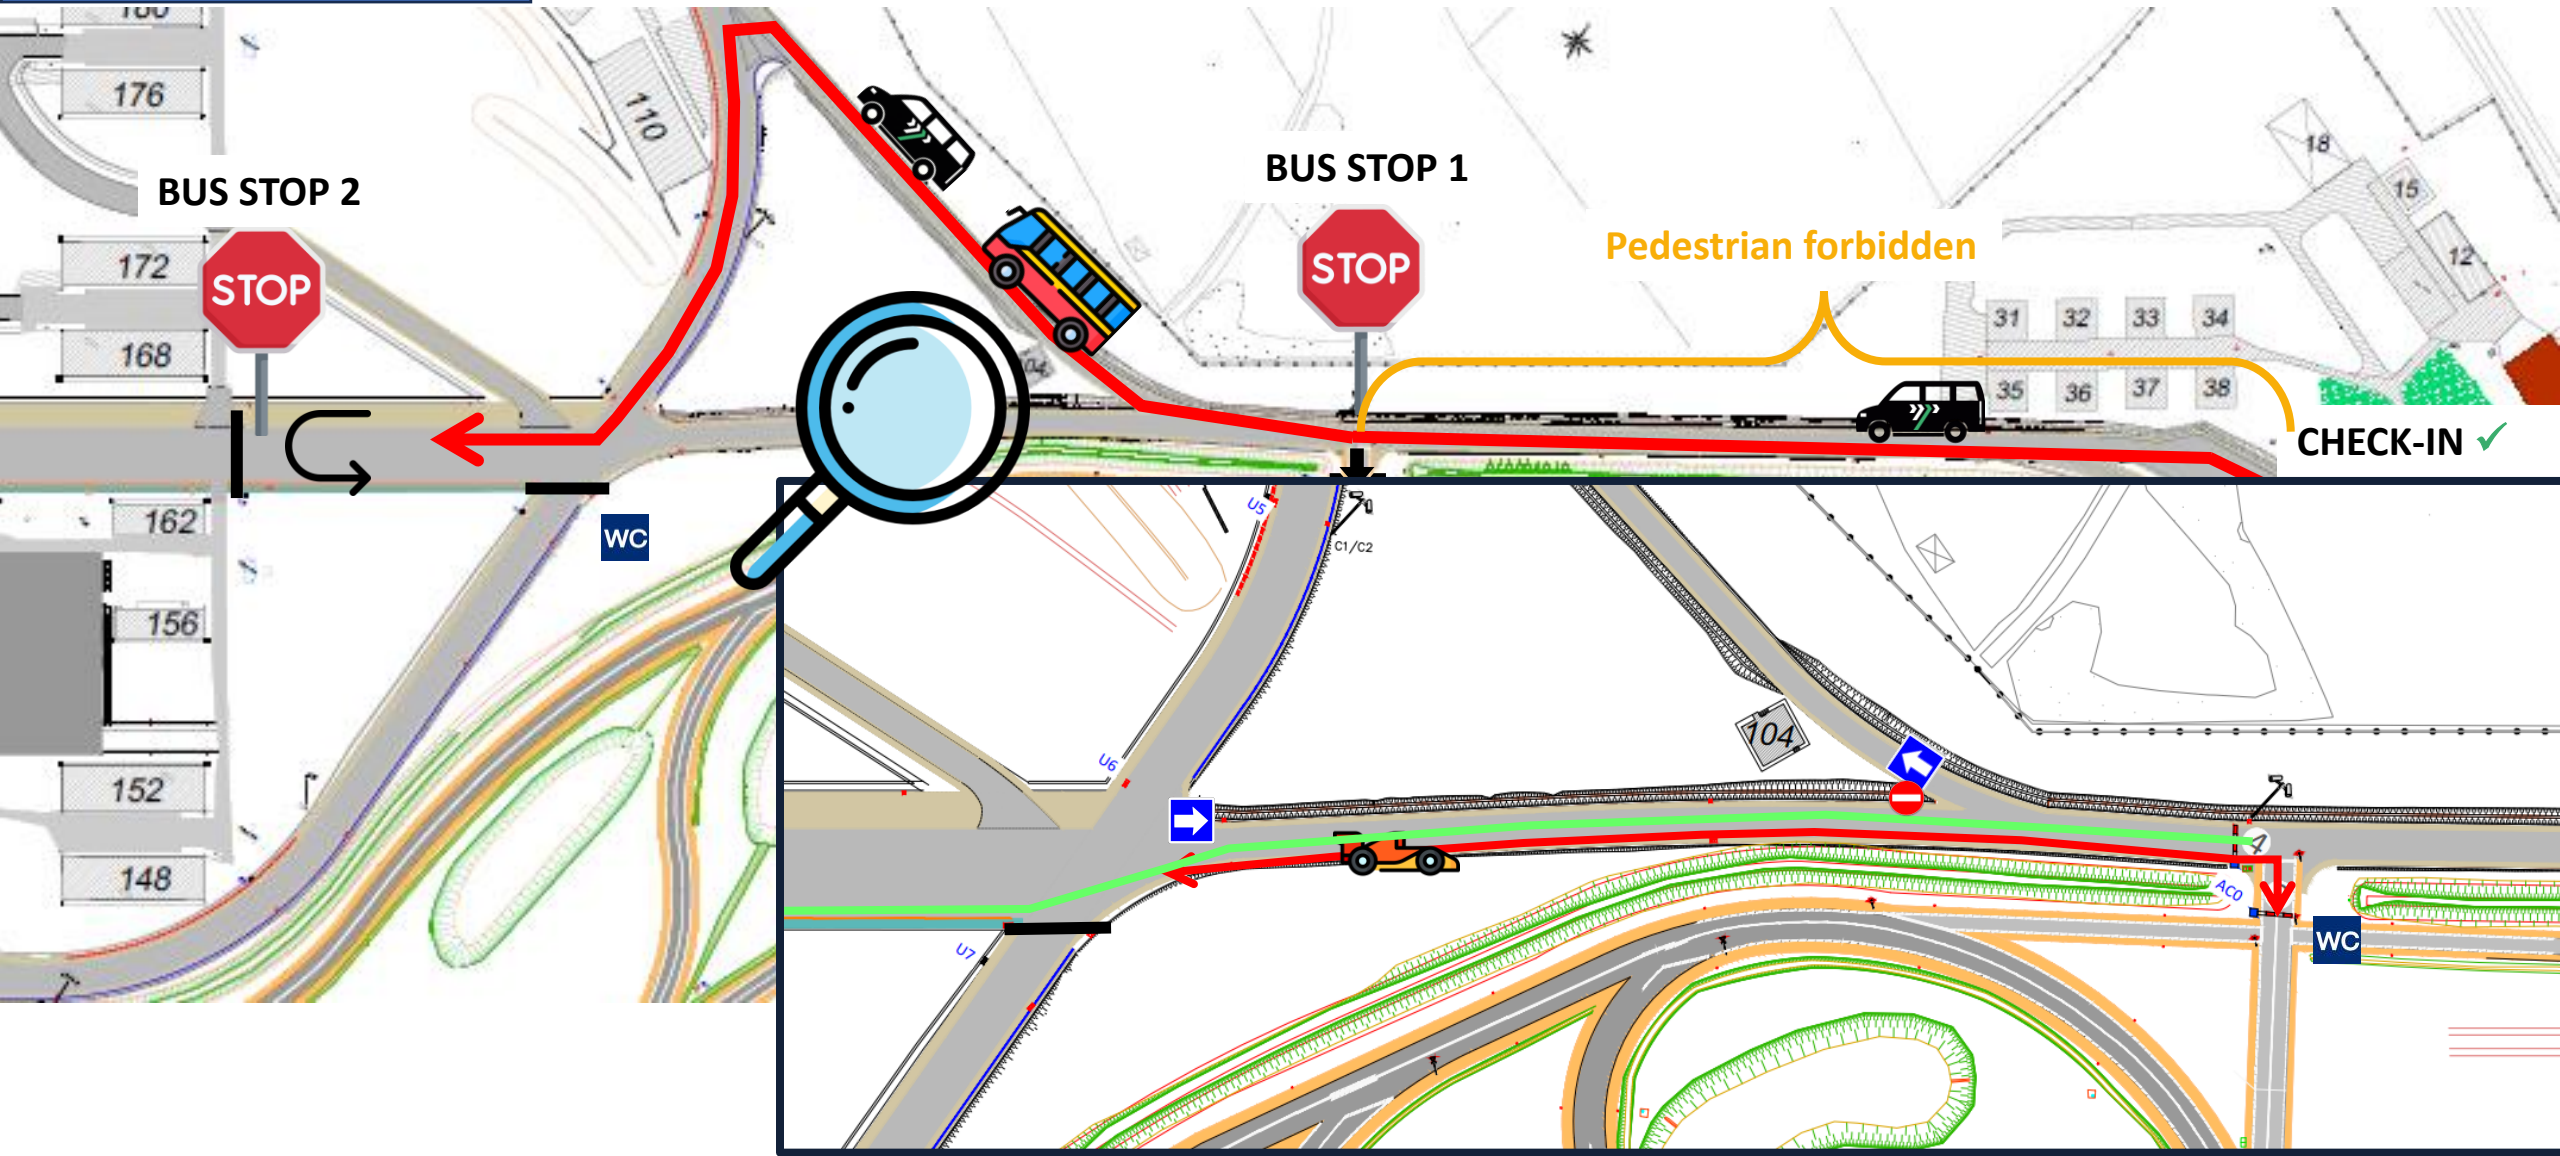

 Parking

 Barrier vauban-type

 Barrier Worxsafe-type – access forbidden

 Barrier vauban-type – STAFF only – pedestrians forbidden

 Forbidden area for public

 Shuttle linking the welcoming office and the tracks at several stops - runs continuously

 Pedestrians area

 No public access,
Reserved for staff and teams

 Forbidden area, except
for TRANSPOLIS staff

Barriers

Vauban

Worxsafe

3-2

Direction to CITY

3-4

Back to Welcoming Office

4.0

Dynamic areas

- Fire assembly point
- Fire water tanks

Lat : 45,9354
Long : 5,2682
Alt : 229,85m

5

Teams route

Traffic lights connected to an ITS-G5 RSU

Foodtruck

Pedestrians area

No public access,
Reserved for staff and teams

Forbidden area,
except for
TRANSPOLIS staff

Barrier
Worxsafe-type –
access forbidden

Vauban barrier