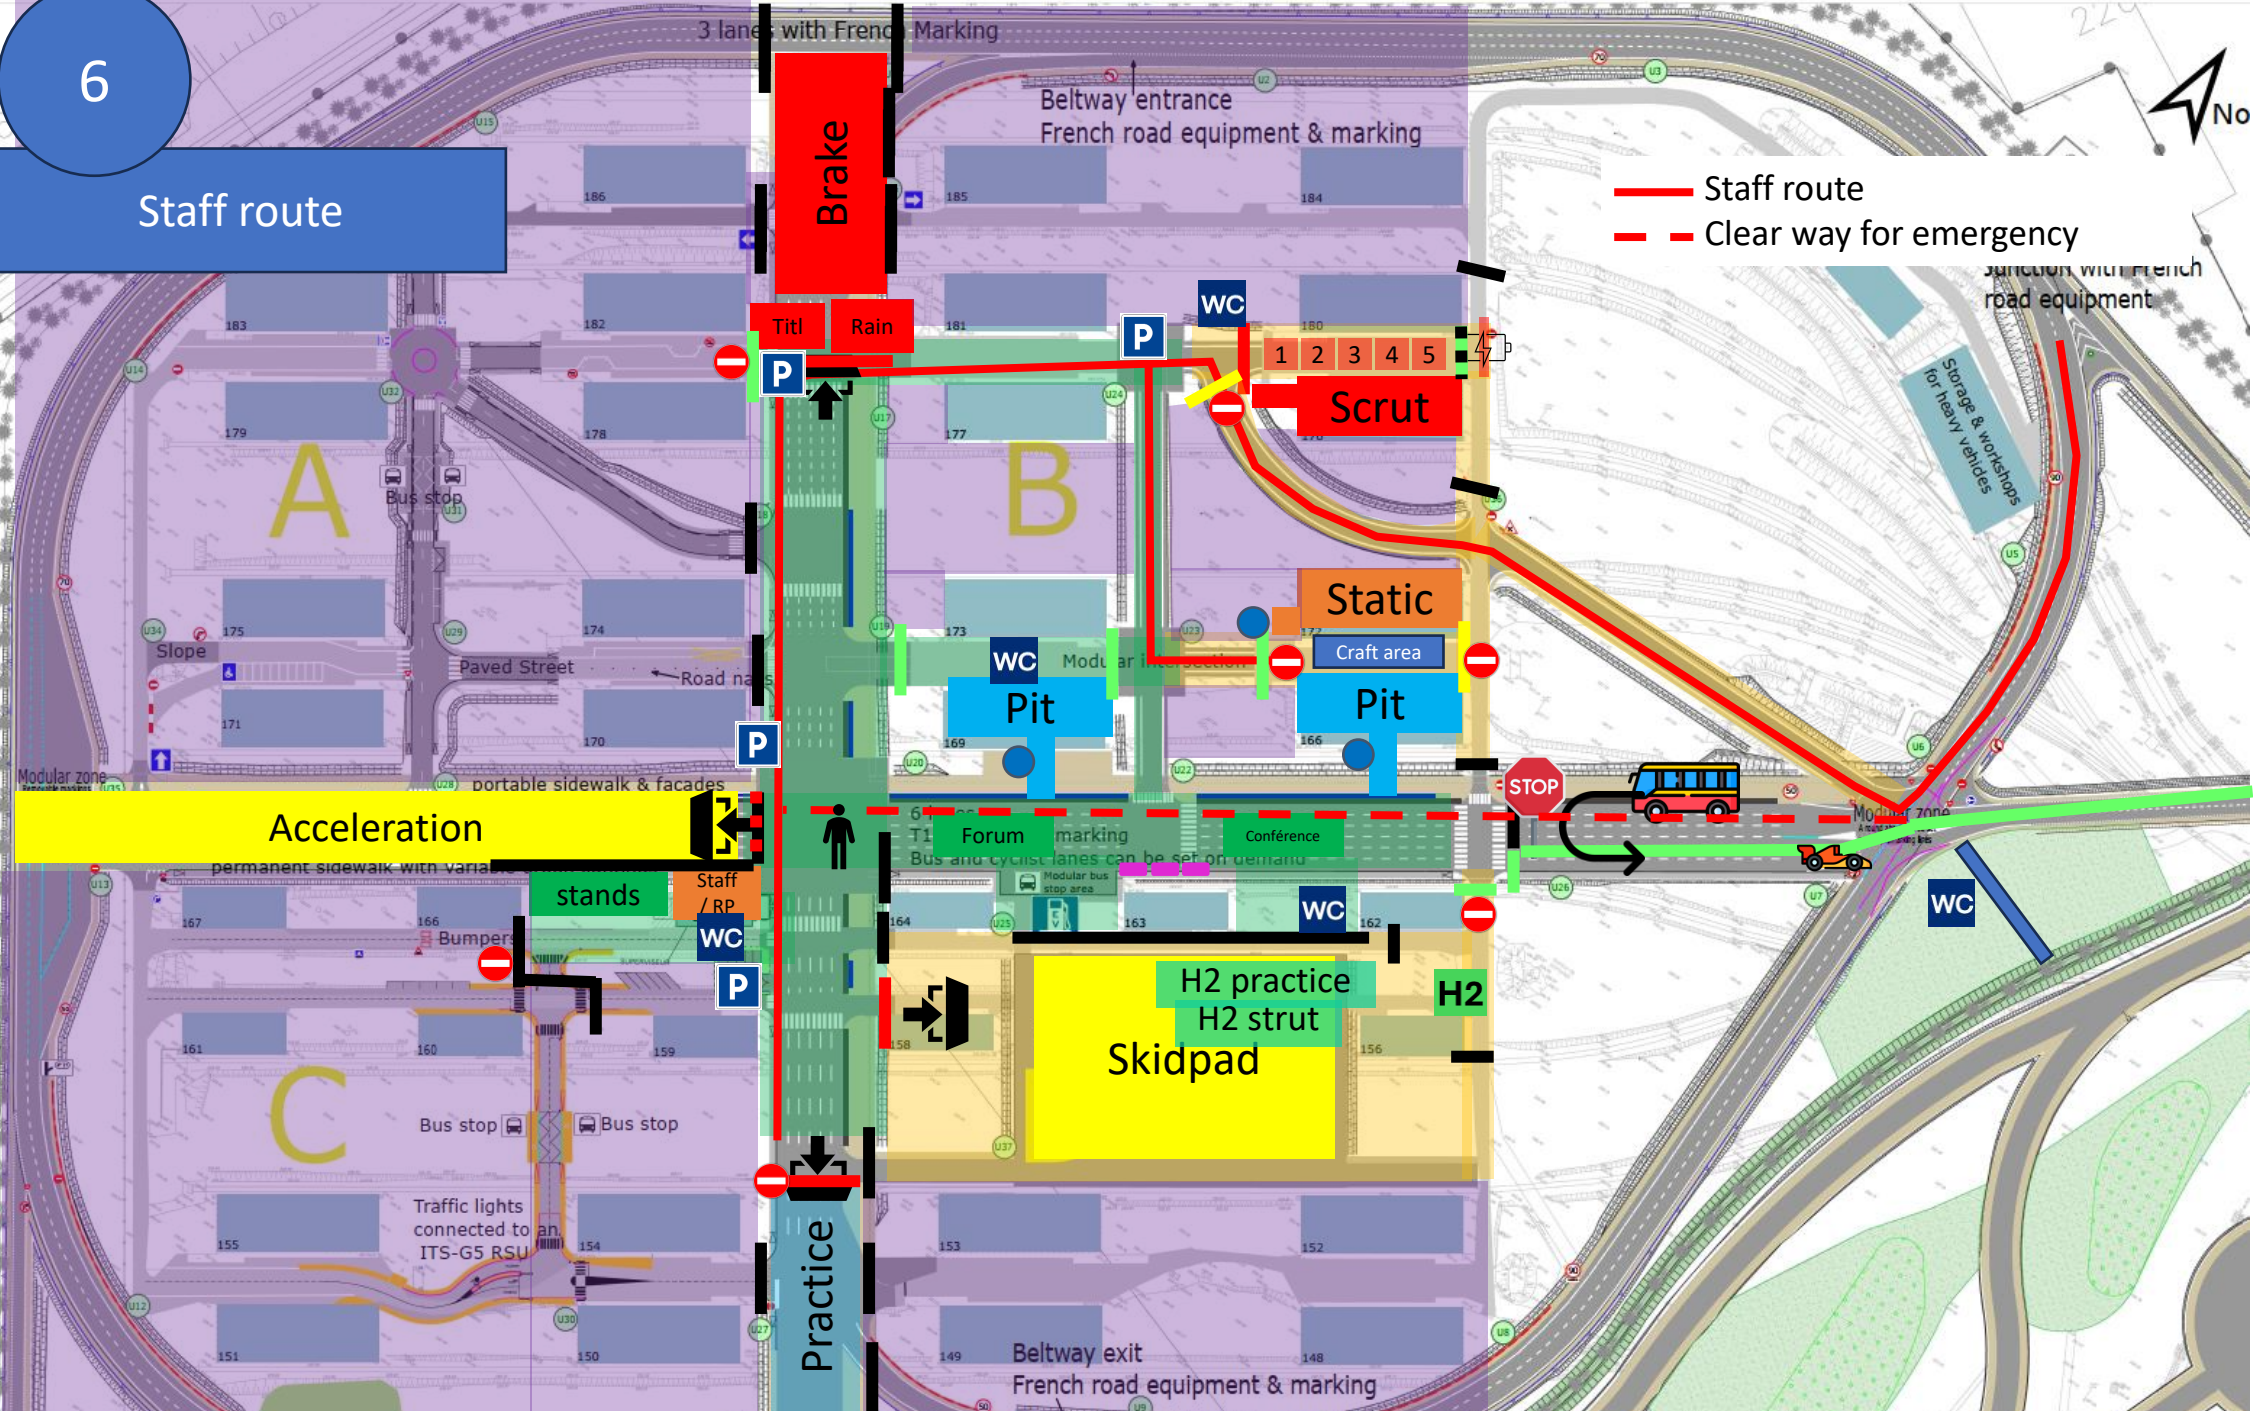

Traffic lights connected to an ITS-G5 RSU

Foodtruck

Pedestrians area

No public access,
Reserved for staff and teams

Forbidden area,
except for
TRANSPOLIS staff

Barrier
Worxsafe-type –
access forbidden

Vauban barrier

Vauban barrier
Ctrl Dynamic Area

Ctrl Security agent

Vauban barrier
STAFF only –
pedestrian forbidden

Public forbidden

Staff route

Brake

Beltway entrance
French road equipment & marking

— Staff route
- - Clear way for emergency

Foodtruck

PeDESTrians area

No public access,
Reserved for staff and
teams

Forbidden area,
except for
TRANSPOLIS staff

Barrier
Worxsafe-type –
access forbidden

Vauban barrier

Vauban barrier
Ctrl Dynamic Area

Ctrl Security agent

Vauban barrier
STAFF only –
pedestrian forbidden

Public forbidden

8.2

Smocking areas