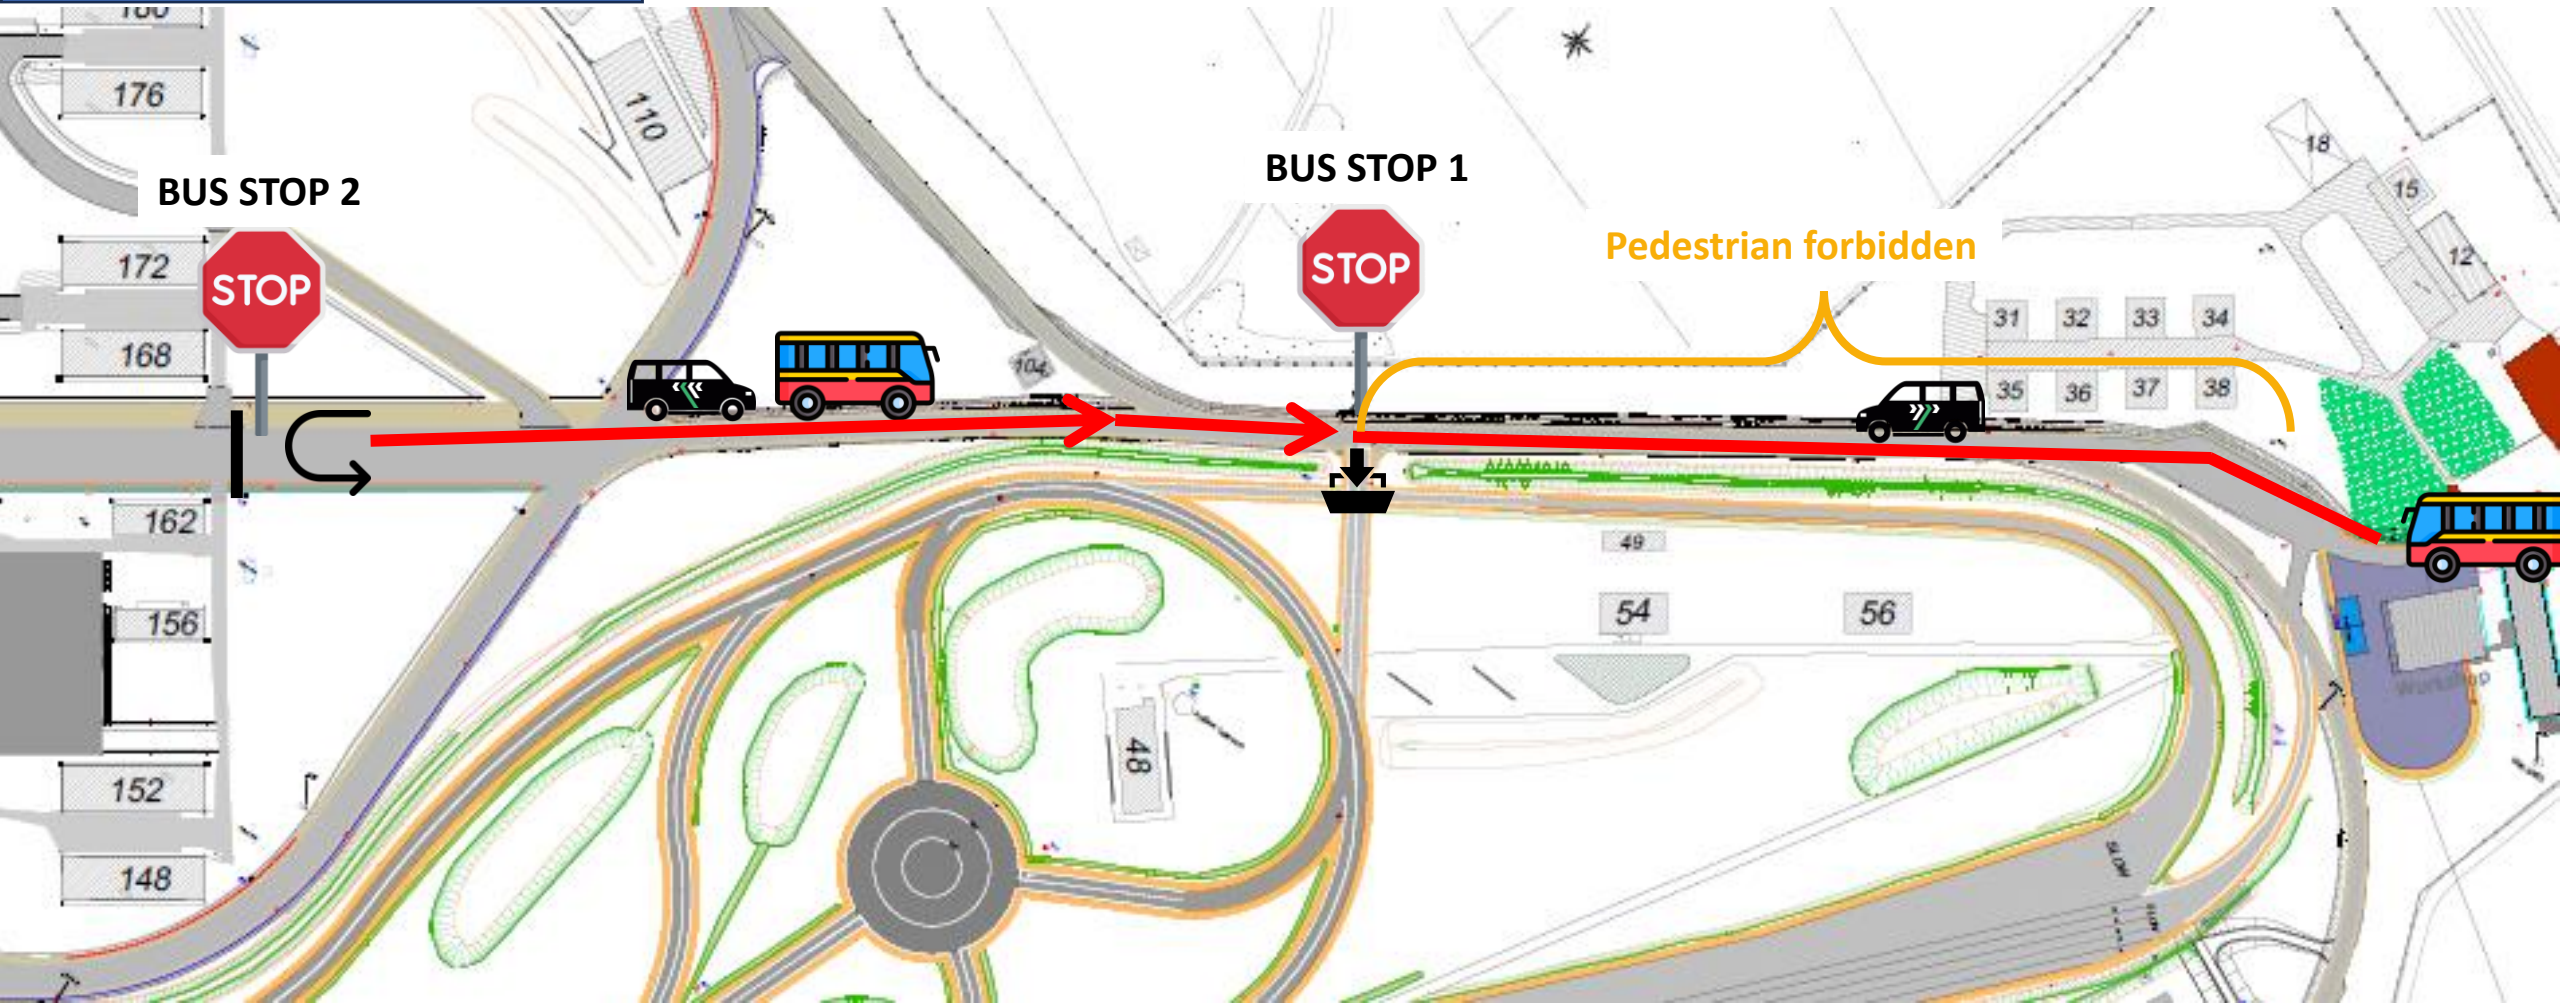

 Parking

 Barrier vauban-type

 Barrier Worxsafe-type – access forbidden

 Barrier vauban-type – STAFF only – pedestrians forbidden

 Forbidden area for public

 Shuttle linking the welcoming office and the tracks at several stops - runs continuously

 Pedestrians area

 No public access,
Reserved for staff and teams

 Forbidden area, except
for TRANSPOLIS staff

Barriers

Vauban

Worxsafe

3-2

Direction to CITY

3-4

Back to Welcoming Office

4.0

Dynamic areas

- Fire assembly point
- Fire water tanks

Lat : 45,9354
Long : 5,2682
Alt : 229,85m

5

Teams route

Traffic lights connected to an ITS-G5 RSU

Foodtruck

Pedestrians area

No public access,
Reserved for staff and teams

Forbidden area,
except for
TRANSPOLIS staff

Barrier
Worxsafe-type –
access forbidden

Vauban barrier