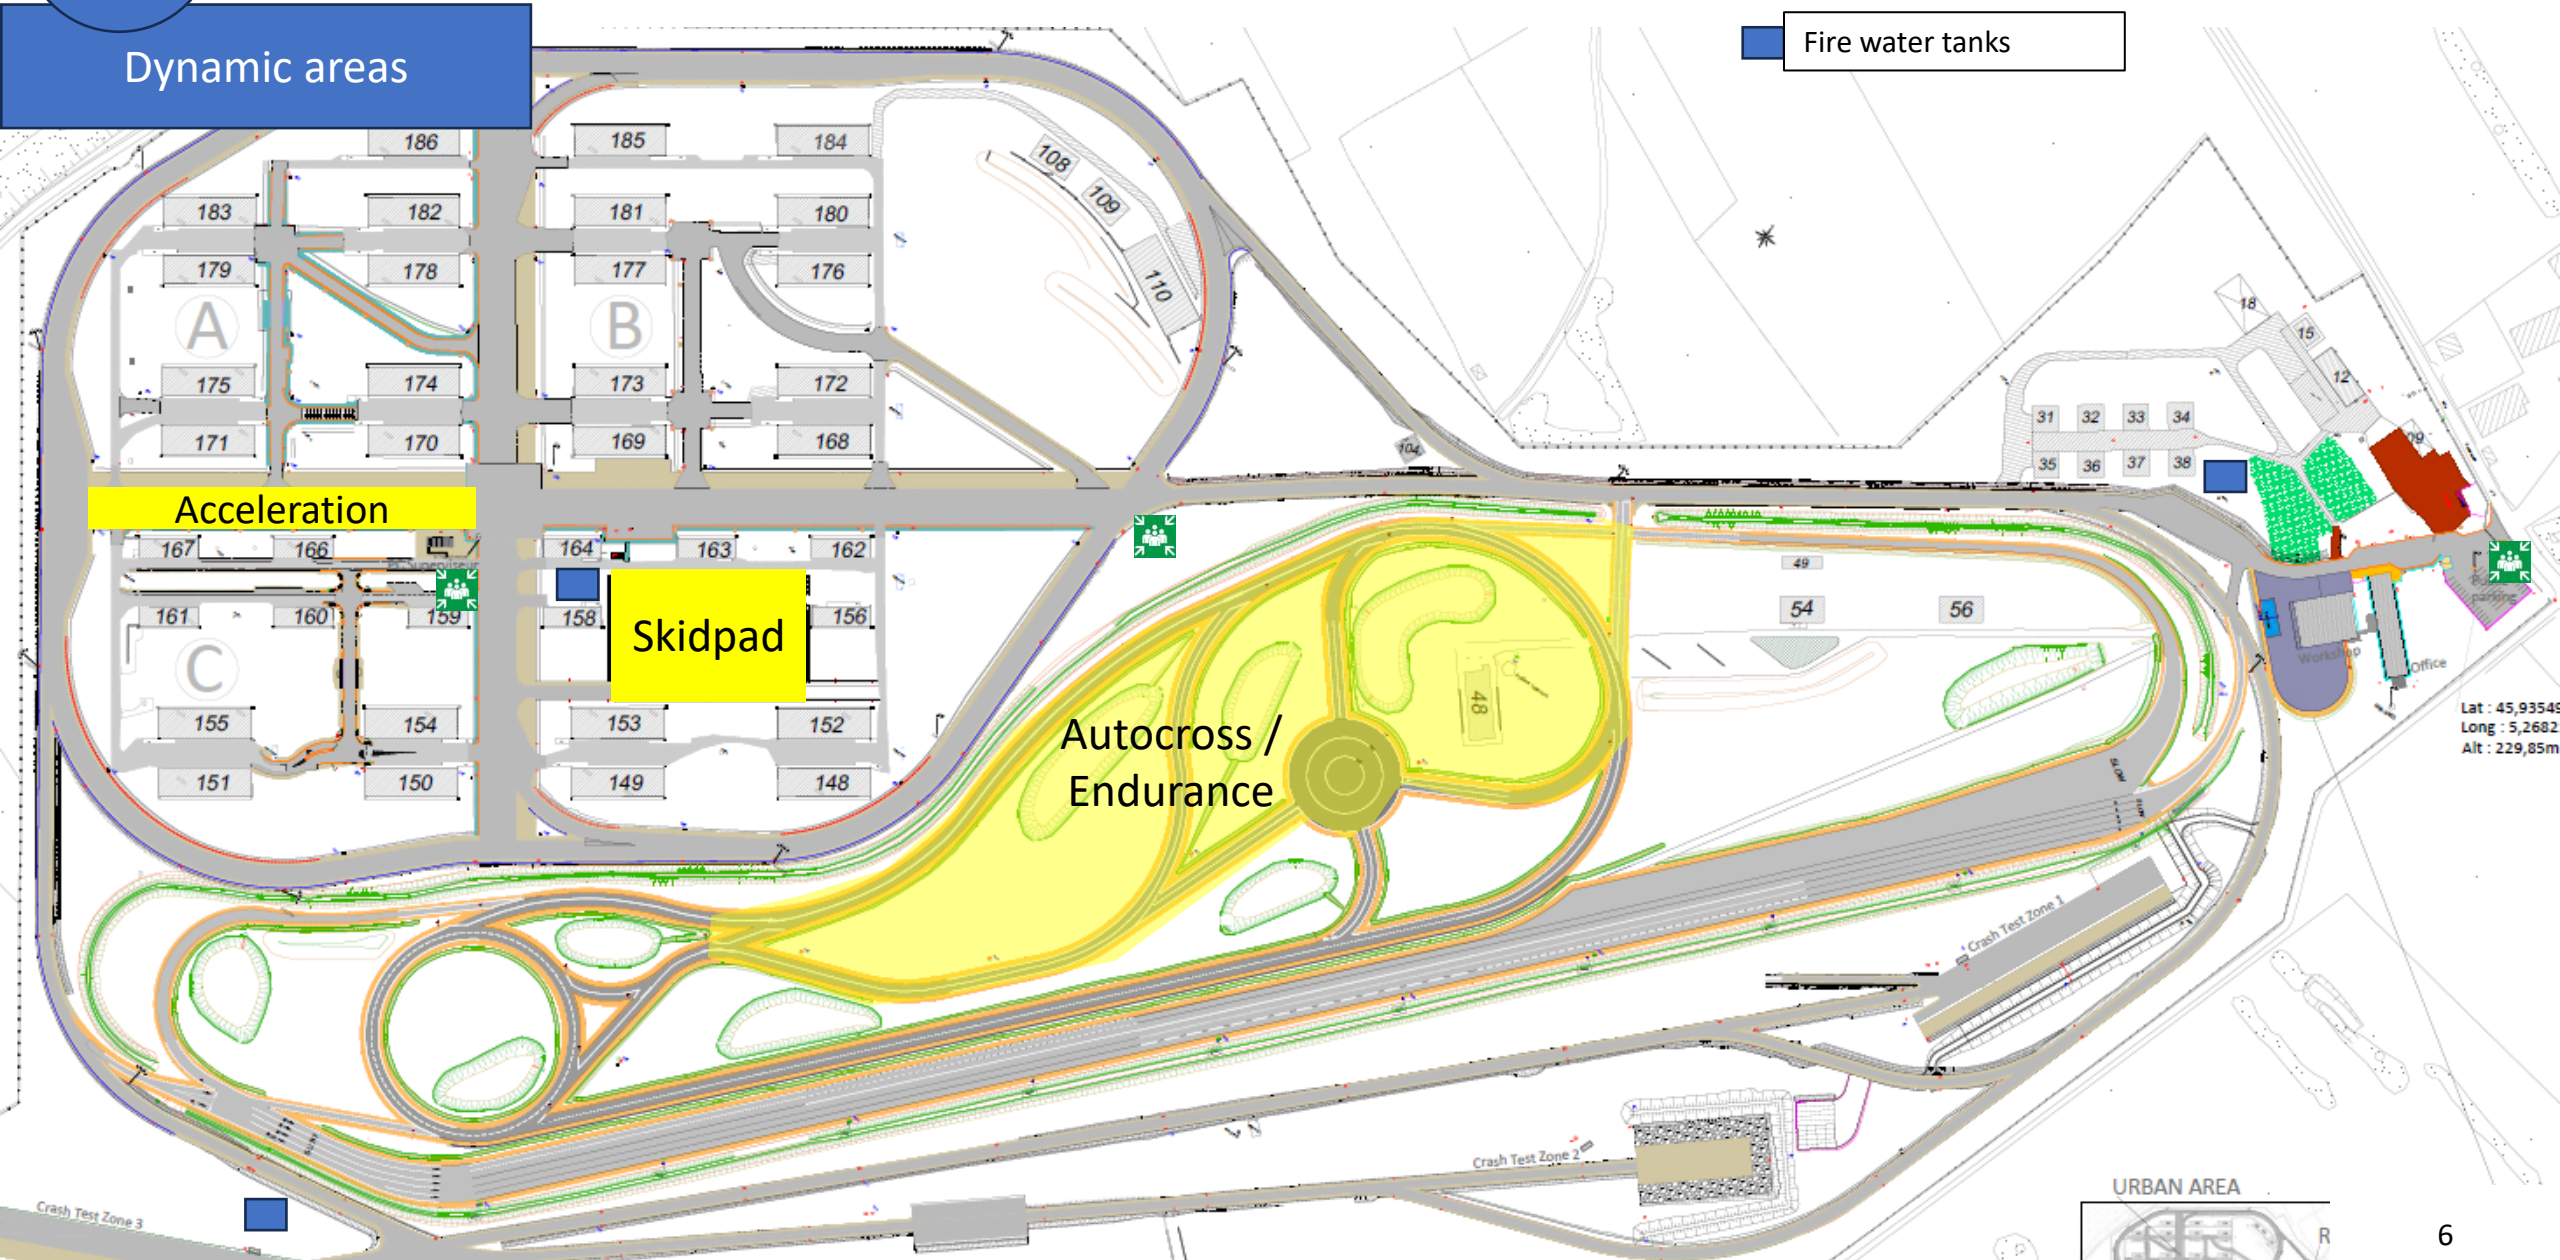

 Parking

 Barrier vauban-type

 Barrier Worxsafe-type – access forbidden

 Barrier vauban-type – STAFF only – pedestrians forbidden

 Forbidden area for public

 Shuttle linking the welcoming office and the tracks at several stops - runs continuously

 Pedestrians area

 No public access,
Reserved for staff and teams

 Forbidden area, except
for TRANSPOLIS staff

Barriers

Vauban

Worxsafe

3-2

Direction to CITY

3-4

Back to Welcoming Office

4.0

Dynamic areas

- Fire assembly point
- Fire water tanks

Lat : 45,9354
Long : 5,2682
Alt : 229,85m

5

Teams route

Traffic lights connected to an ITS-G5 RSU

Foodtruck

Pedestrians area

No public access,
Reserved for staff and teams

Forbidden area,
except for
TRANSPOLIS staff

Barrier
Worxsafe-type –
access forbidden

Vauban barrier